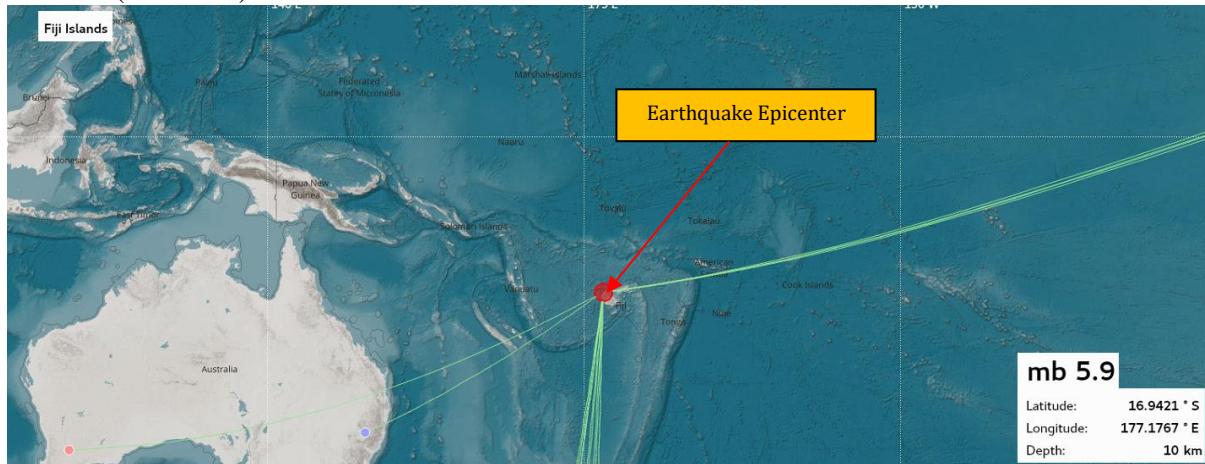

EARTHQUAKE INFORMATION RELEASE NO. 035/22

An earthquake occurred this afternoon at 04:16:49 PM local time at 18 km NW from Yaqeta village, Yasawa. (ORSNET)

(Map Source: ORSNET)

i) Tabulated Results

Description	Localization
<ul style="list-style-type: none"> • Date: 28/01/2022 • Time: 04:16:49 PM • Magnitude: 5.9 mb • Depth: 10 km 	<ul style="list-style-type: none"> • 18 km NW from Yaqeta village, Yasawa • Offshore Earthquake • “No Tsunami Threat”
Reference	
<ul style="list-style-type: none"> • 79 km N from Lautoka • 18 km NW from Yaqeta village, Yasawa. • 188 km NW from Suva. 	

Evaluation

A **moderate** earthquake with **shallow depth** source location occurred 18 km NW from Yaqeta village, Yasawa. However, it does not pose any immediate tsunami threat to the region.

This serves as notification only and will keep monitoring for any further updates. For further information and queries you are advised to contact the Seismology Unit of the Mineral Resources Department on landline 3381611, mobile 9906165 or fax 3370039/3383910.